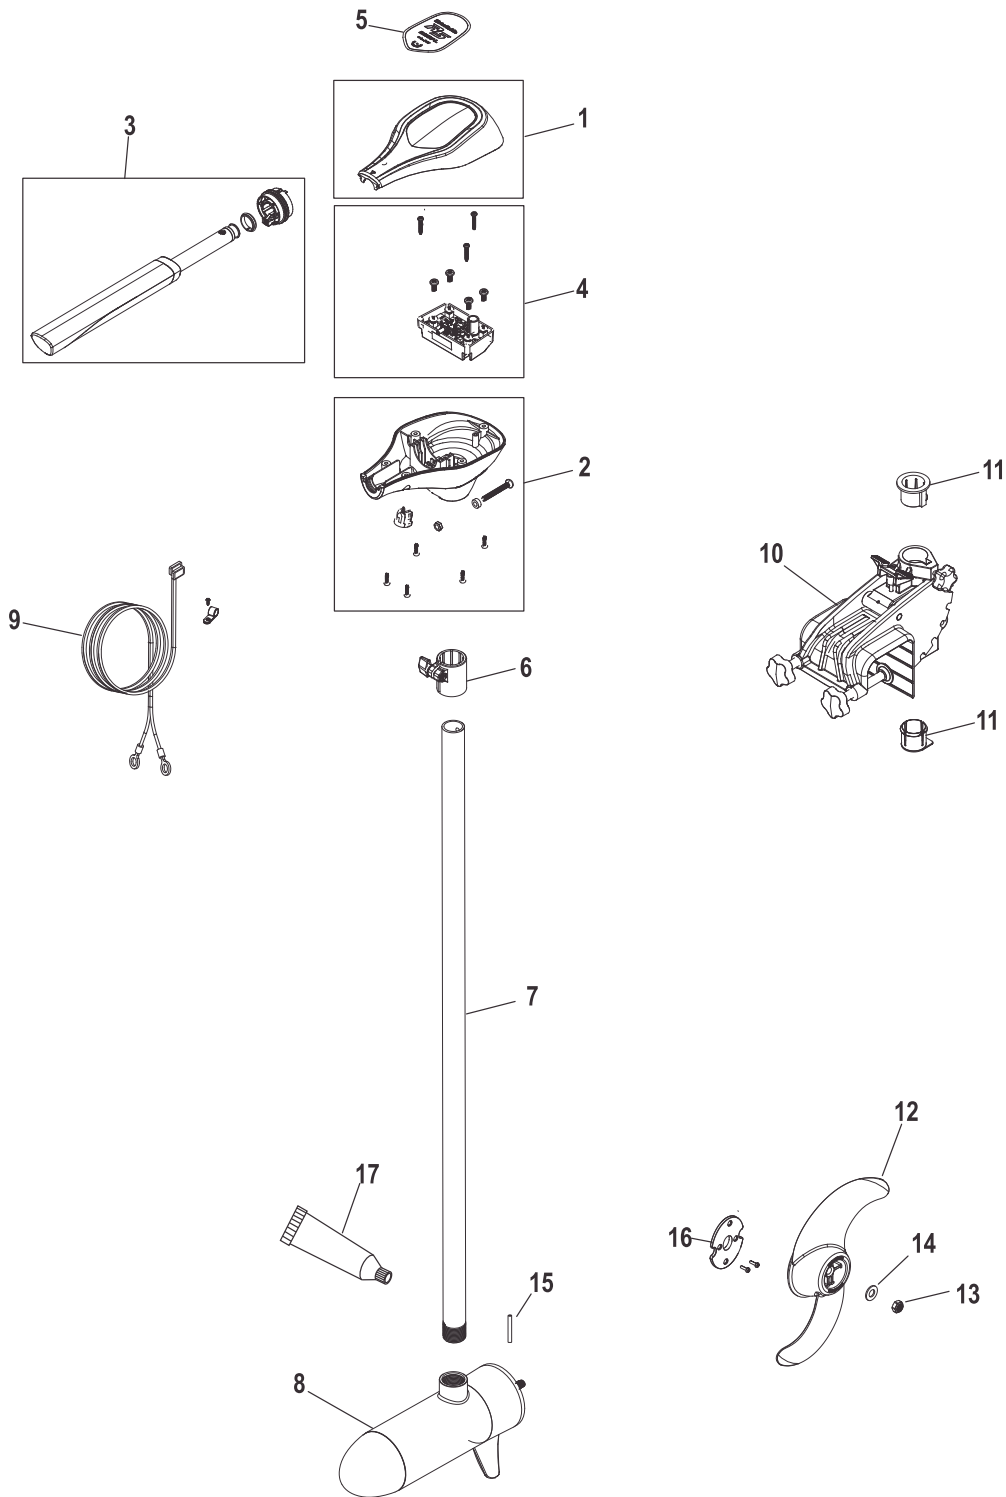

Complete Trolling Motor Hand Operated, Variable Speed

62772

Cat.# 90-8M0127096**Complete Trolling Motor Hand Operated, Variable Speed**

Ref #	Part Class	Part Number	Description	Comments	Qty	Note
1		8M0124138	HEAD ASSEMBLY TOP Black	Includes Cover Screws	1	¥3000-
1		8M0124144	HEAD ASSEMBLY TOP White	Includes Cover Screws	1	
2		8M0124139	HEAD ASSEMBLY BASE Black		1	¥3500-
2		8M0124145	HEAD ASSEMBLY BASE White		1	
3		8M0124143	HANDLE ASSEMBLY		1	¥4500-
4		8M0124141	CONTROL BOARD Variable Speed		1	¥25000-
5	37	8M0124170	DECAL 70 lb. FW		1	¥1500-
5	37	8M0124171	DECAL 80 lb. FW		1	¥1500-
5	37	8M0124174	DECAL 105 lb. FW		1	¥1500-
5	37	8M0124172	DECAL 80 lb. SW		1	
5	37	8M0124173	DECAL 105 lb. SW		1	
6		8M4002640	COLLAR, Depth 1.25 inch		1	¥1000-
7		8M0127648	COLUMN 42 INCH, FW		1	¥6500-
7		8M0127649	COLUMN 42 INCH, SW		1	¥6500-
7		8M0127651	COLUMN 50 INCH, SW		1	
8		8M0105505	LOWER UNIT ASSEMBLY 70#, Fresh Water		1	
8		8M0096755	LOWER UNIT ASSEMBLY 80#, Fresh Water		1	
8		8M0096757	LOWER UNIT ASSEMBLY 80#, Salt Water		1	
8		8M0096758	LOWER UNIT ASSEMBLY 105#, Fresh Water		1	
8		8M0096760	LOWER UNIT ASSEMBLY 105#, Salt Water		1	
9		8M0124146	CABLE ASSEMBLY		1	¥3000-
10		8M0124153	TRANSOM MOUNT FW		1	¥30000-
10		8M0124152	TRANSOM MOUNT SW		1	
11		8M0124151	BUSHING KIT		1	¥500-
12		8M4002641	PROPELLER KIT 3 Blade with Wrench		1	¥4500-
13		8M0105503	HARDWARE KIT, PROPELLOR	#14とプロップピン(太)が付属	1	¥700-
14		NSS	NOT SOLD SEPARATE WASHER	#13に含まれる	1	
15	17	MBR10202T	PIN Prop Drive (.156 x 1.00)		1	¥330-
16	97	8M0105554	ANODE		1	
17	92	8M0119628	HYSOL EPOXY ADHESIVE 50ml		1	

Complete Trolling Motor Hand Operated, Variable Speed