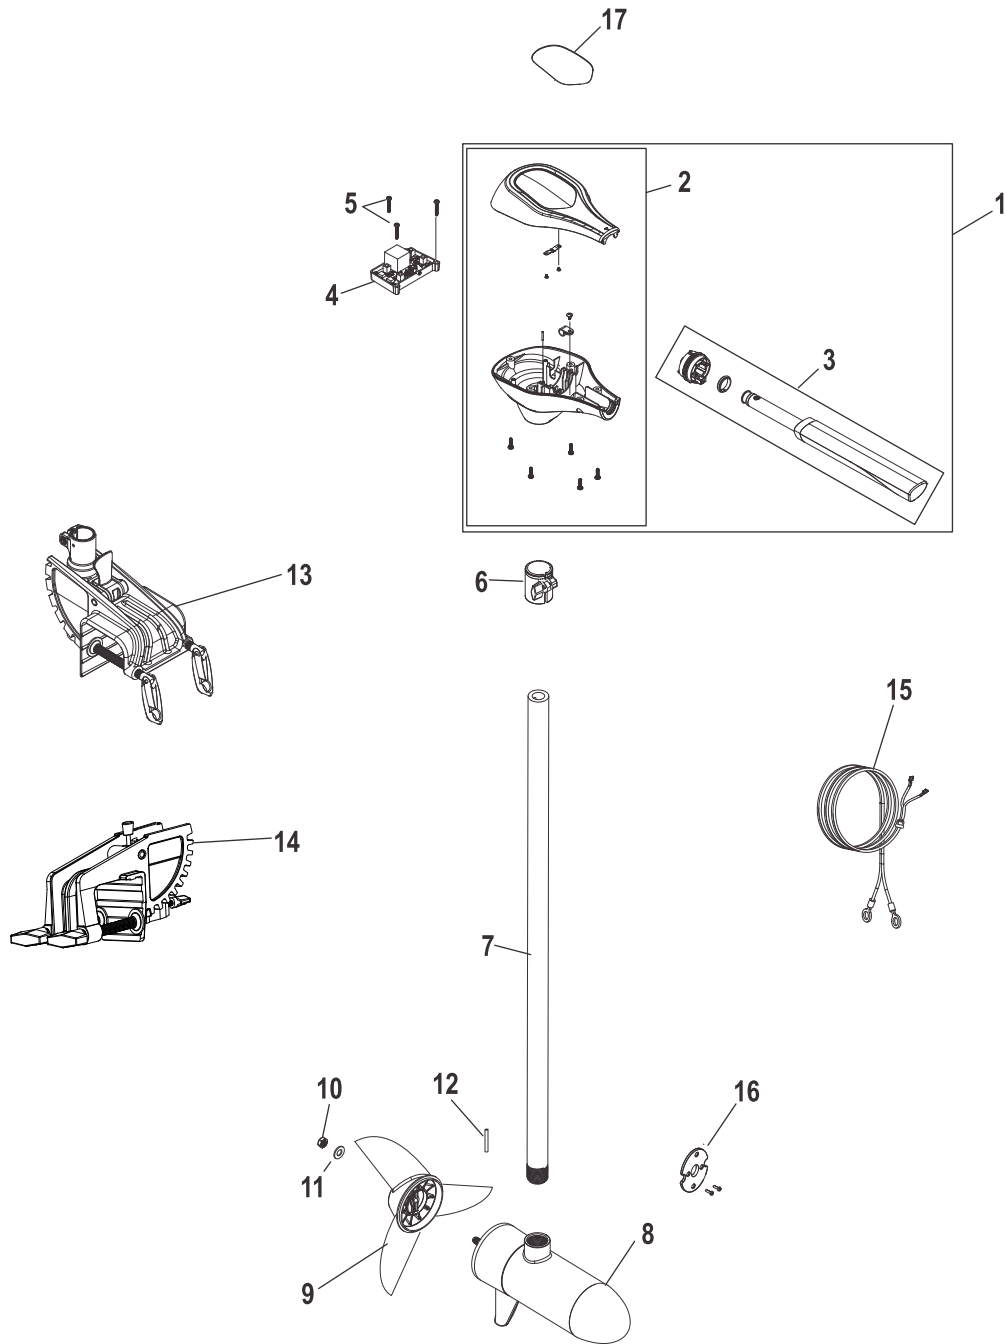

Complete Trolling Motor Variable Speed

60850

Complete Trolling Motor Variable Speed

Ref #	Part Class	Part Number	Description	Comments	Qty	Note
1		8M0105537	HEAD AND HANDLE ASSEMBLY Freshwater (Black) 1 Inch Column		1	
1		8M0105543	HEAD AND HANDLE ASSEMBLY Freshwater (Black) 1.25 Inch Column		1	¥8500-
1		8M0105545	HEAD AND HANDLE ASSEMBLY Saltwater (White) 1.25 Inch Column		1	
2		8M0105536	HEAD ASSEMBLY Freshwater (Black) 1 Inch Column		1	
2		8M0105542	HEAD ASSEMBLY Freshwater (Black) 1.25 Inch Column		1	¥4000-
2		8M0105544	HEAD ASSEMBLY Saltwater (White) 1.25 Inch Column		1	¥4000-
3		8M0105539	HANDLE ASSEMBLY		1	¥4500-
4		8M0107519	CONTROL BOARD Variable Speed		1	¥28000-
5		NSS	NOT SOLD SEPARATE SCREW		3	
6		8M0058718	COLLAR, Depth 1.00 Inch		1	
6		8M4002640	COLLAR, Depth 1.25 inch		1	¥1000-
7		NSS	NOT SOLD SEPARATE COLUMN, 36" Aluminum		1	
7		8M0096829	COLUMN 36 INCH, Composite		1	¥6800-
7		8M0096831	COLUMN 42 INCH		1	¥7000-
8		NSS	NOT SOLD SEPARATE MOTOR, Fresh Water 40#		1	
8		NSS	NOT SOLD SEPARATE MOTOR, Fresh Water 45#		1	
8		NSS	NOT SOLD SEPARATE MOTOR, Fresh Water 55#		1	
8		NSS	NOT SOLD SEPARATE MOTOR, Salt Water 45#		1	
8		NSS	NOT SOLD SEPARATE MOTOR, Salt Water 55#		1	
9		8M4002641	PROPELLER KIT 3 Blade with Wrench		1	¥4500-
10		8M0105503	HARDWARE KIT, PROPELLOR	#11とプロップピン(太)が付属	1	¥700-
11		NSS	NOT SOLD SEPARATE WASHER	#10に含まれる	1	
12	17	MBR10202T	PIN Prop Drive (.156 x 1.00)		1	¥330-
13		8M4002567 8M0057337	MOUNT ASSEMBLY Complete, 09 Transom		1	¥18000-
14		8M0059805	MOUNT ASSEMBLY Complete, 03 Transom		1	¥10000-
15		8M0058717	CABLE ASSEMBLY		1	¥3000-
16	97	8M0105554	ANODE		1	
17	37	8M0105546	DECAL KIT 45 lb. FW		1	
17	37	8M0105548	DECAL KIT 55 lb. FW		1	¥2500-
17	37	8M0105551	DECAL KIT 45 lb. SW		1	
17	37	8M0105552	DECAL KIT 55 lb. SW		1	