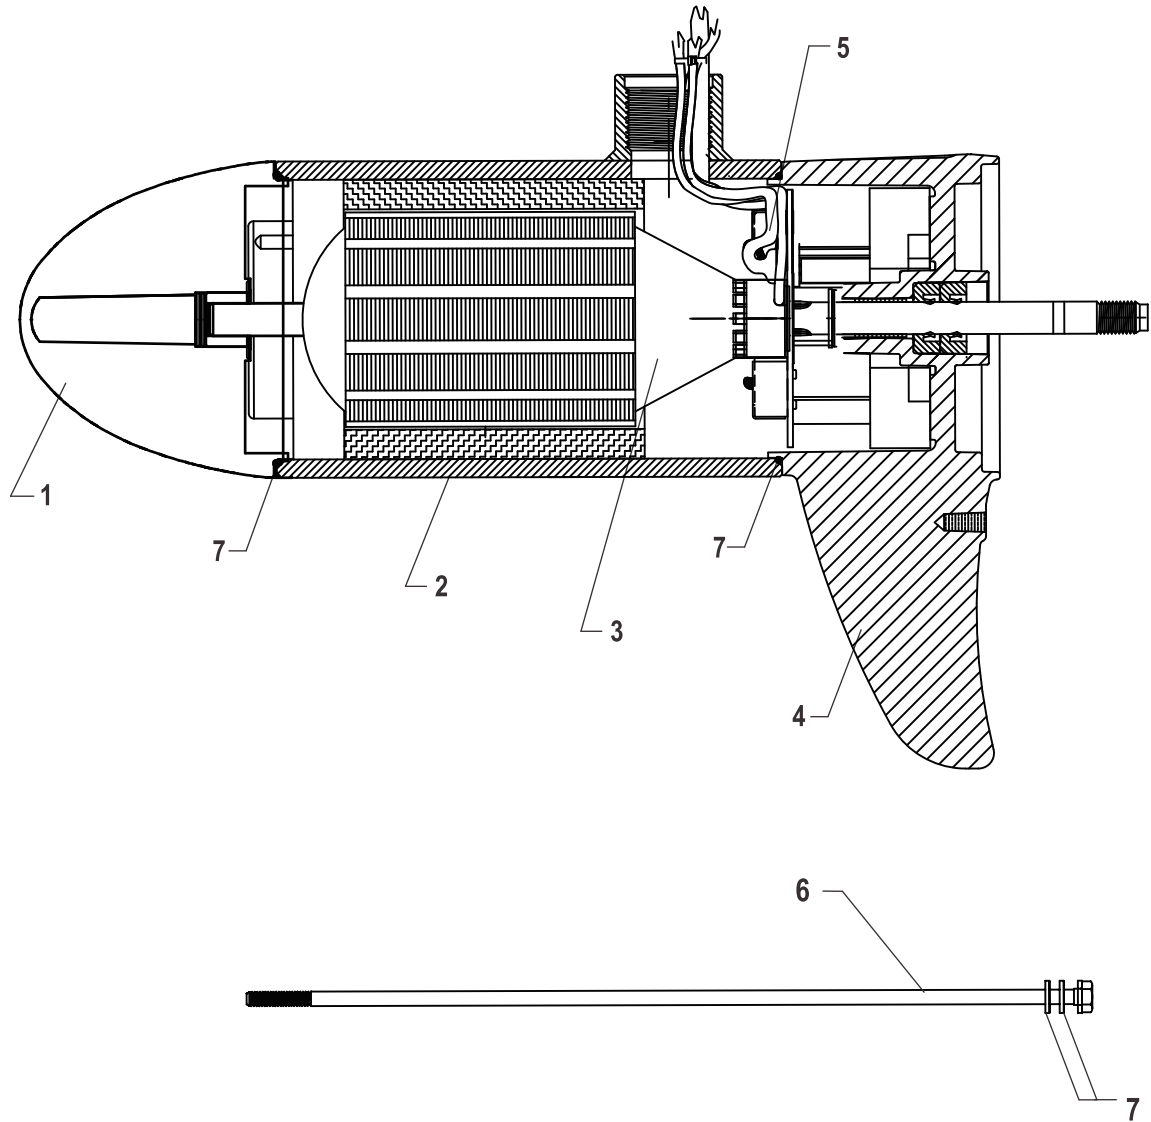

Lower Unit Assembly (FW105 - Variable)(8M0096758)

56622

Cat.# 90-8M0127096

Lower Unit Assembly (FW105 - Variable)(8M0096758)

Ref #	Part Class	Part Number	Description	Comments	Qty	Note
-		8M0096758	LOWER UNIT ASSEMBLY 105#, Fresh Water		1	
1		8M4002705	NOSE CONE ASSEMBLY With Bushing and Thrust Washer		1	¥4300-
2		8M0095498	HOUSING ASSEMBLY With Magnets		1	¥16000-
3		8M4002655	ARMATURE KIT With Nylatron Washer		1	¥25000-
4		8M4002677	COMM CAP ASSEMBLY With Seals and Bushing		1	¥7500-
5		8M4002711	BRUSH CARD KIT With Springs and Screws		1	¥4500-
6	10	MR218185	THRU BOLT ASSEMBLY		1	
7		8M4002715	SEAL KIT - Mag Housing and Thru Bolt		1	

Lower Unit Assembly (FW105 - Variable)(8M0096758)