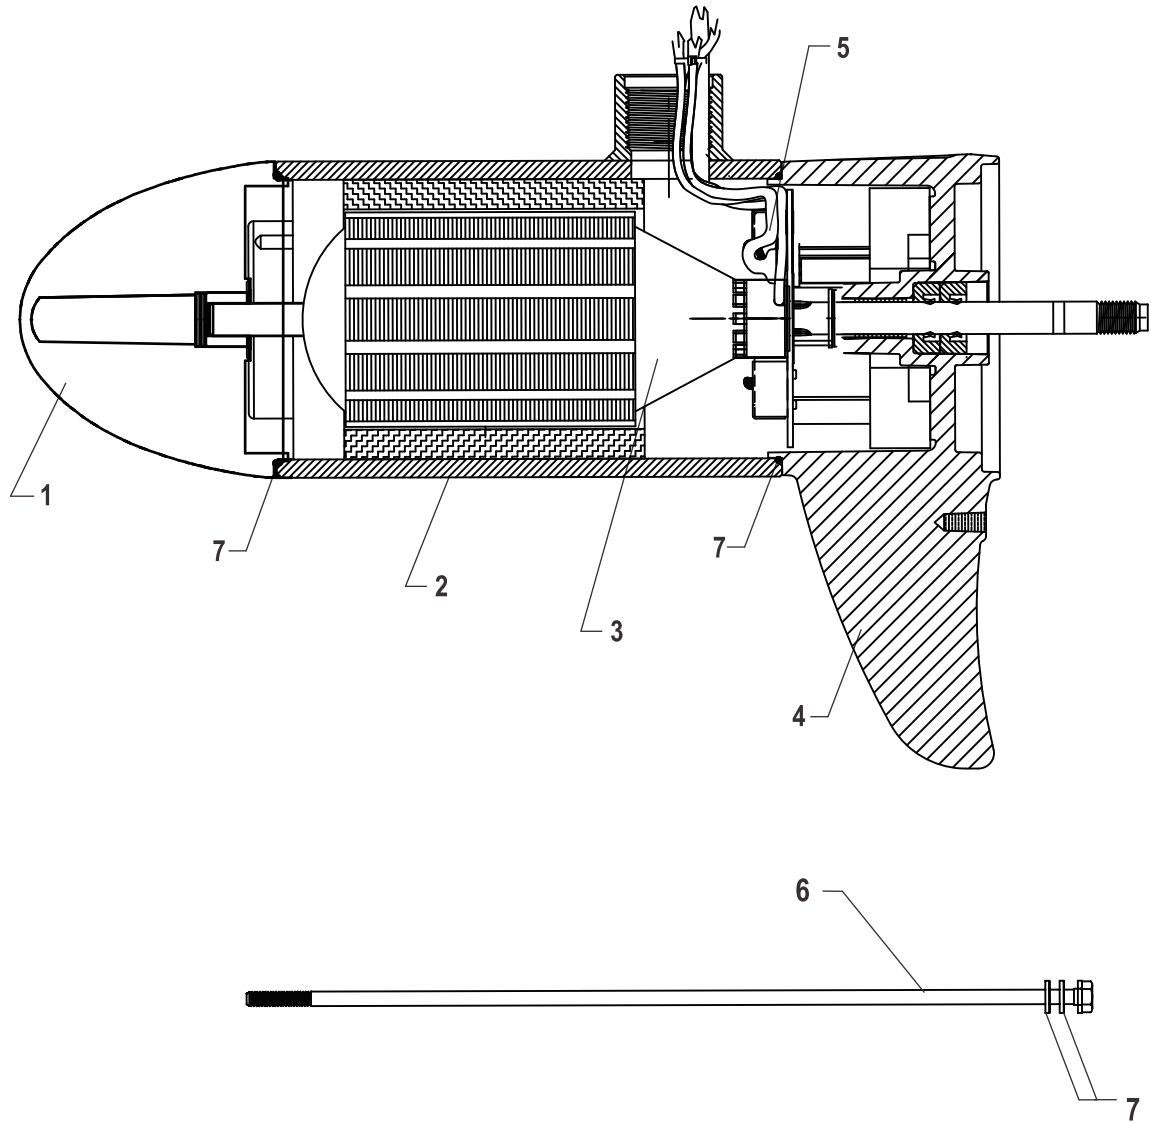

# Lower Unit Assembly (FW105 - Variable)(8M0096758)

56622

Lower Unit Assembly (FW105 - Variable)(8M0096758)

#	PART #	DESCRIPTION	QTY	Note
	<del>8M0096758</del>	<del>LOWER UNIT ASSEMBLY 105#, Fresh Water</del>	<del>1</del>	
1	8M4002705	NOSE CONE ASSEMBLY With Bushing and Thrust Washer	1	¥4300
2	8M0095498	HOUSING ASSEMBLY With Magnets	1	¥16000
3	8M4002655	ARMATURE KIT With Nylatron Washer	1	¥25000
4	8M4002677	COMM CAP ASSEMBLY With Seals and Bushing	1	¥8500
5	8M4002711	BRUSH CARD KIT With Springs and Screws	1	¥4500
6	<del>MR218185</del>	THRU BOLT ASSEMBLY 8M0101595	1	¥2000
7	<del>8M4002715</del>	<del>SEAL KIT Mag Housing and Thru Bolt</del>	<del>1</del>	