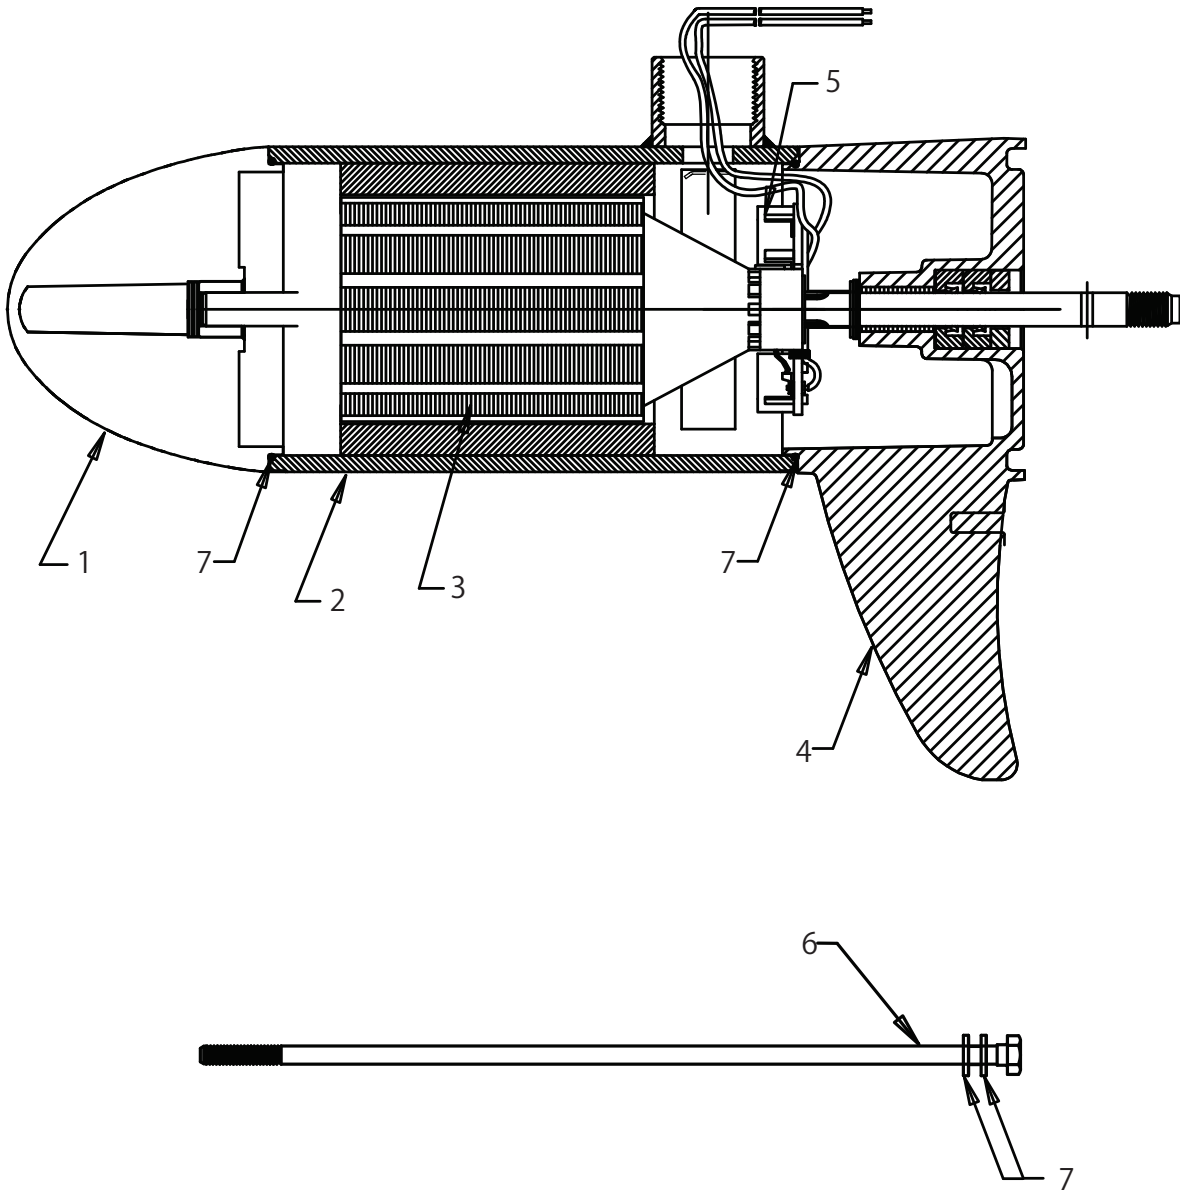

Lower Unit Assembly (FW45 - 5 Speed)(8M0096825)

46416

Cat.# 90-8M0097741

Lower Unit Assembly (FW45 - 5 Speed)(8M0096825)

Ref #	Part Class	Part Number	Description	Comments	Qty	Note
		8M0096825	LOWER UNIT ASSEMBLY 45 lbs, 5 speed, Fresh Water		1	
1		8M4002705	NOSE CONE ASSEMBLY With Bushing and Thrust Washer		1	¥4300
2		8M4002659	HOUSING ASSEMBLY With Magnet and Wire Retainer		1	¥9500
3		8M4002651	ARMATURE KIT With Nylatron Washer		1	¥14500
4		8M4002676	COMM CAP ASSEMBLY With Seals and Bushing		1	¥15500
5		8M4002711	BRUSH CARD KIT With Springs and Screws		1	
6	10	MR218015T	THRU BOLT ASSEMBLY		1	¥650
7		8M4002715	SEAL KIT - Mag Housing and Thru Bolt		1	

Lower Unit Assembly (FW45 - 5 Speed)(8M0096825)