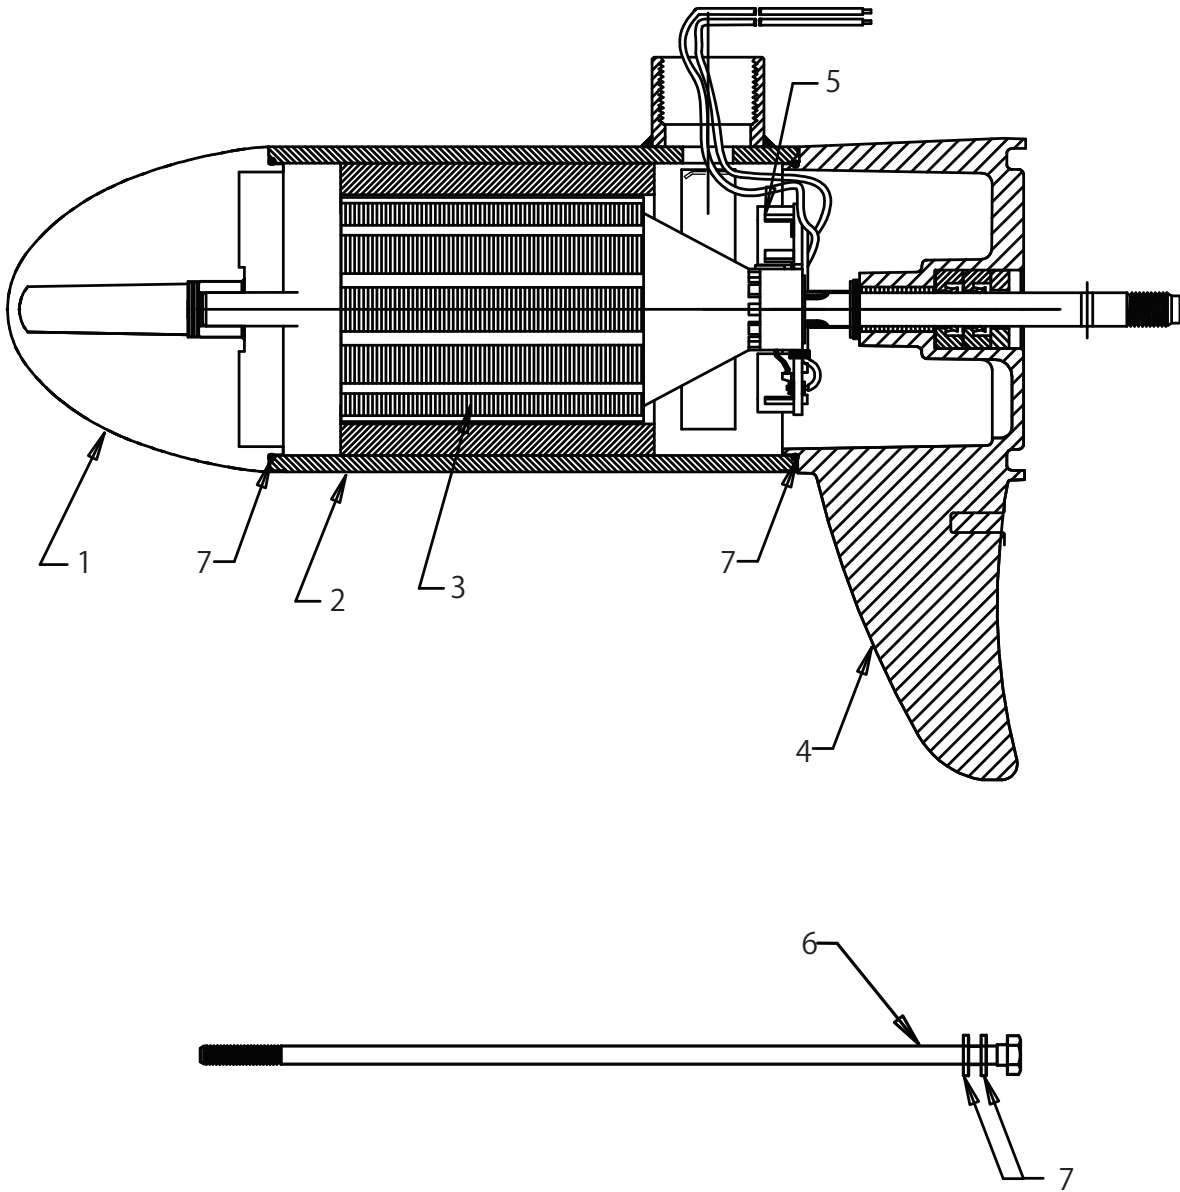

Lower Unit Assembly (FW55 - 5 Speed)(8M0096826)

46416

Cat.# 90-8M0097741

Lower Unit Assembly (FW55 - 5 Speed)(8M0096826)

Ref #	Part Class	Part Number	Description	Comments	Qty	Note
		8M0006826	LOWER UNIT ASSEMBLY 55 lbs, 5 speed, Fresh Water		1	
1		8M4002705	NOSE CONE ASSEMBLY With Bushing and Thrust Washer		1	¥4300
2		8M4002688	HOUSING ASSEMBLY With Magnet and Wire Retainer		1	¥12000
3		8M4002652	ARMATURE KIT With Nylatron Washer		1	¥19500
4		8M4002676	COMM CAP ASSEMBLY With Seals and Bushing		1	¥15500
5		8M4002711	BRUSH CARD KIT With Springs and Screws		1	¥4500
6	10	MR218015T	THRU BOLT ASSEMBLY		1	¥650
7		8M4002715	SEAL KIT Mag Housing and Thru Bolt		1	

Lower Unit Assembly (FW55 - 5 Speed)(8M0096826)