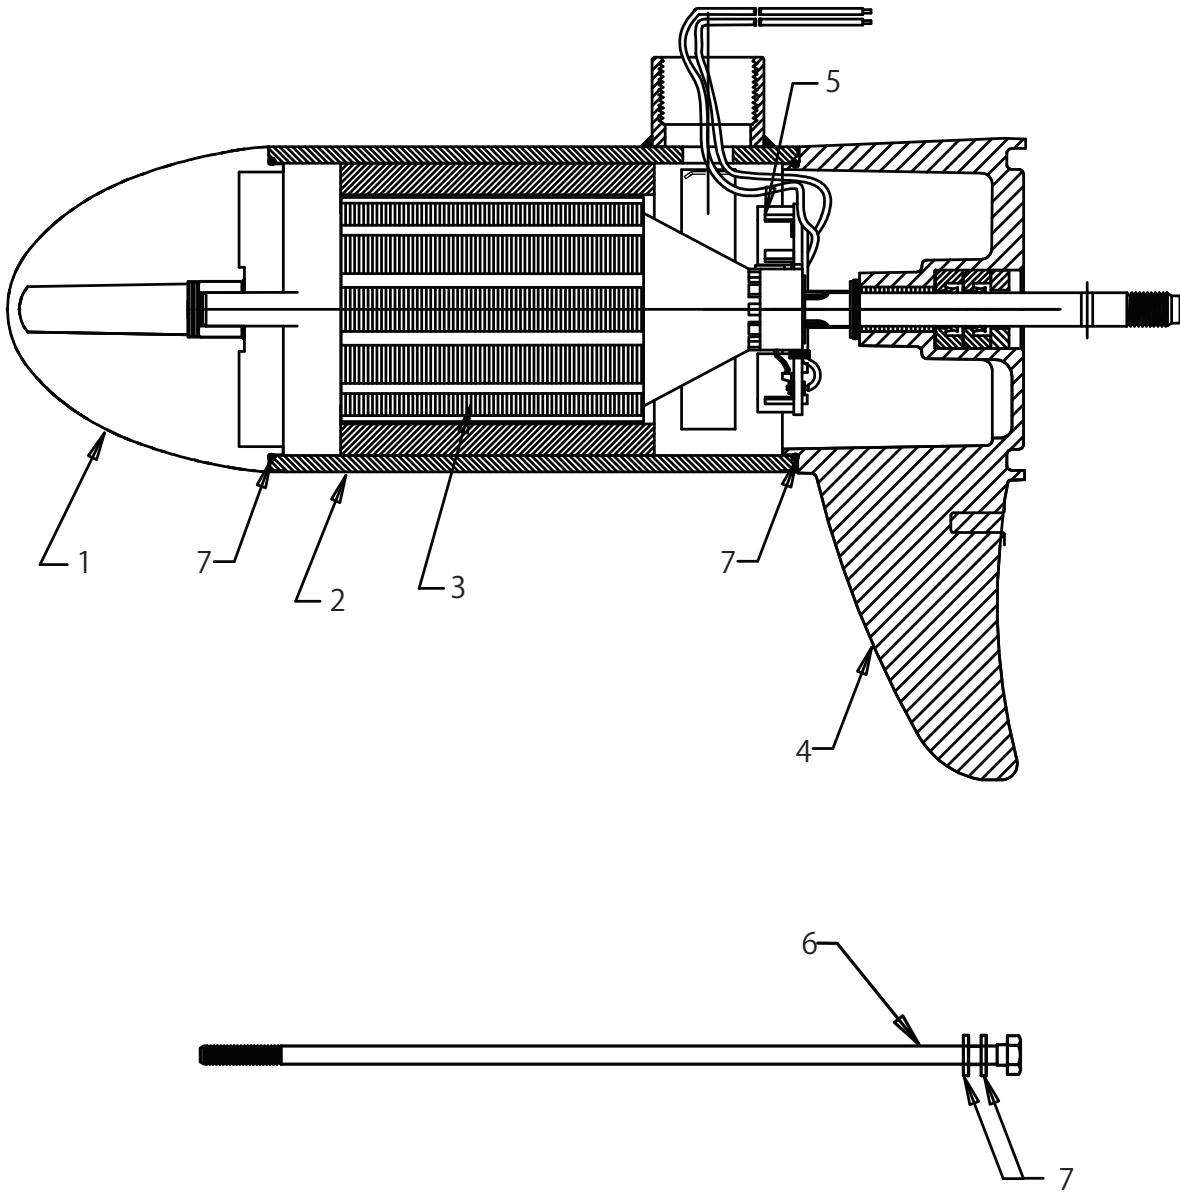

Lower Unit Assembly (FW55 - Variable)(8M0096746)

46416

Cat.# 90-8M0097741

Lower Unit Assembly (FW55 - Variable)(8M0096746)

Ref #	Part Class	Part Number	Description	Comments	Qty	Note
		8M0006746	LOWER UNIT ASSEMBLY 55#, Fresh Water		1	
1		8M4002705	NOSE CONE ASSEMBLY With Bushing and Thrust Washer		1	¥4300
2		8M4002661 →8M4002688	HOUSING ASSEMBLY With Magnet and Wire Retainer		1	¥12000
3		8M4002652	ARMATURE KIT With Nylatron Washer		1	¥19500
4		8M4002677	COMM CAP ASSEMBLY With Seals and Bushing		1	¥8500
5		8M4002711	BRUSH CARD KIT With Springs and Screws		1	¥4500
6	10	MR218025	THRU BOLT ASSEMBLY		1	¥650
7		8M4002715	SEAL KIT Mag Housing and Thru Bolt		1	

Lower Unit Assembly (FW55 - Variable)(8M0096746)