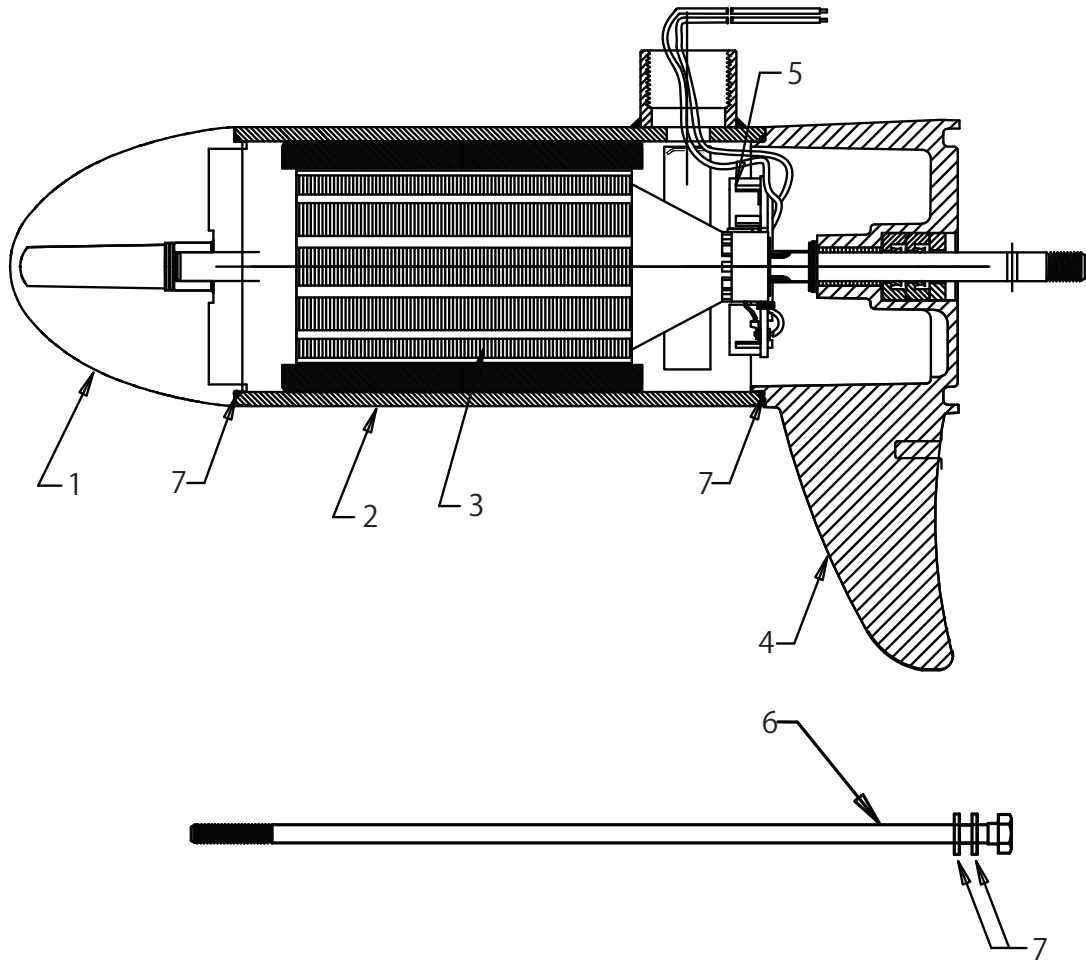

# Lower Unit Assembly (FW80 - Variable)(8M0096755)

46417

Lower Unit Assembly (FW80 - Variable)(8M0096755)

#	PART #	DESCRIPTION	QTY	Note
-	<del>8M0096755</del>	<del>LOWER UNIT ASSEMBLY 80#, Fresh Water</del>	<del>1</del>	
1	8M4002705	NOSE CONE ASSEMBLY With Bushing and Thrust Washer	1	¥4300
2	8M4002665	HOUSING ASSEMBLY With Magnet and Wire Retainer	1	¥15000
3	8M4002654	ARMATURE KIT With Nylatron Washer	1	¥24000
4	8M4002677	COMM CAP ASSEMBLY With Seals and Bushing	1	¥8500
5	8M4002711	BRUSH CARD KIT With Springs and Screws	1	¥4500
6	<del>MR218115</del>	THRU BOLT ASSEMBLY	8M0101594 1	¥2000
7	<del>8M4002715</del>	<del>SEAL KIT Mag Housing and Thru Bolt</del>	<del>1</del>	