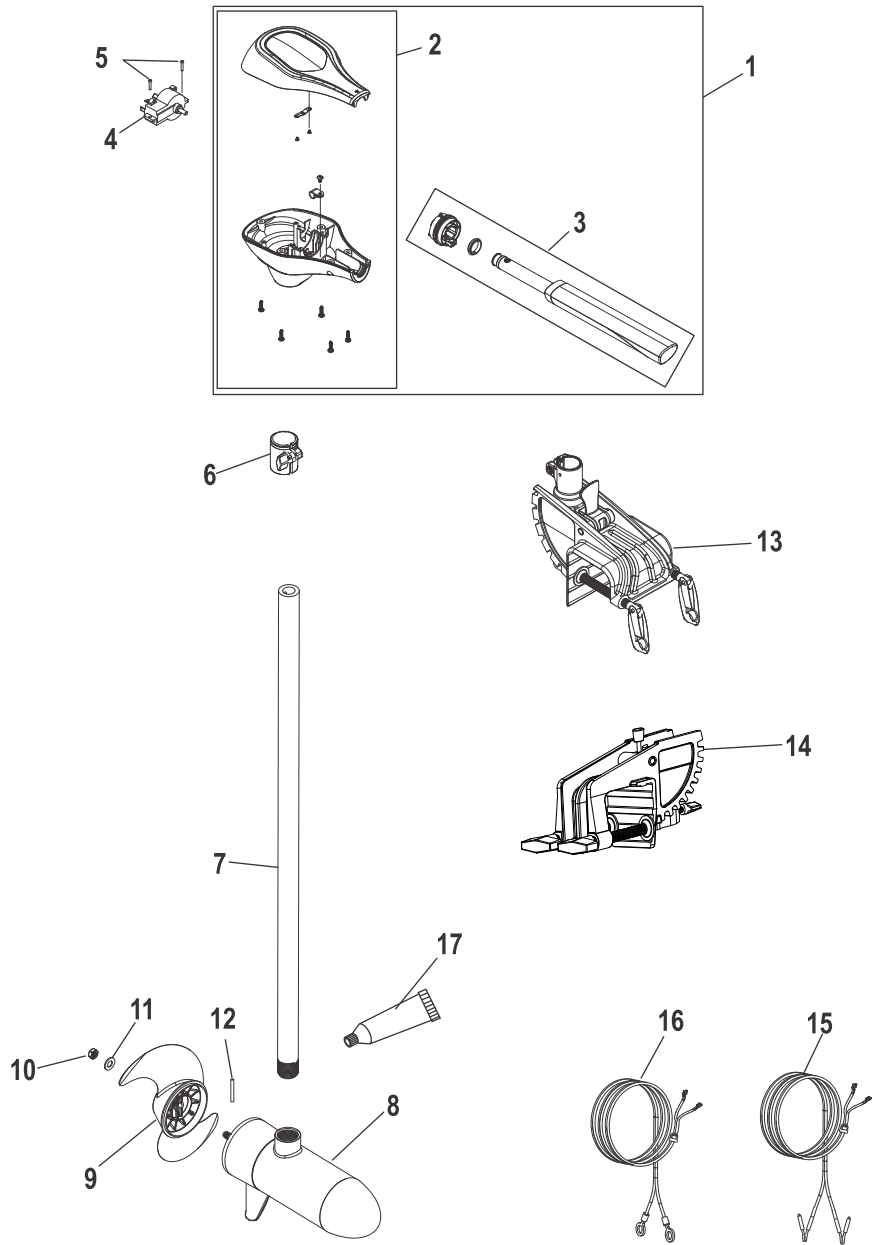

R3 5段階モデル全体図

Complete Trolling Motor 5-Speed, Design-II, Black Column

60851

Complete Trolling Motor 5-Speed, Design-II, Black Column

Ref #	Part Class	Part Number	Description	Comments	Qty	Note
1						
1						
2		8M0105534	HEAD ASSEMBLY Freshwater (Black) 1 Inch Column	¥ 4500-	1	
2		8M0105540	HEAD ASSEMBLY Freshwater (Black) 1.25 Inch Column	¥ 4500-	1	
3		8M0105538	HANDLE ASSEMBLY	¥ 4500-	1	
4		8M4002637	SWITCH 5 Speed	¥ 3000-	1	
5						
6		8M0058718	COLLAR, Depth 1.00 Inch	¥ 1000-	1	
6		8M4002640	COLLAR, Depth 1.25 inch	¥ 1000-	1	
7						
7						
7		8M0096829	COLUMN 36 INCH, Composite	¥ 6800-	1	
8						
8						
8						
8						
9		MGA0476B	PROPELLER KIT 2 blade, 3 inch 30 lb. Models	¥ 5720-	1	
9		8M4002641	PROPELLER KIT 3 Blade with Wrench 40, 45, 55 lb. Models	¥ 4500-	1	
10		8M0105503	HARDWARE KIT, PROPELLOR	¥ 700-	1	
11						
12	17	MBR10202T	PIN Prop Drive (.156 x 1.00)	¥ 330-	1	
13		8M4002567	MOUNT ASSEMBLY Complete, 09 Transom	¥ 18000-	1	
14		8M0059805	MOUNT ASSEMBLY Complete, 03 Transom	¥ 10000-	1	
15		8M0058715	CABLE ASSEMBLY 30 lb. Models		1	
16		8M0058717	CABLE ASSEMBLY 40, 45, 55 lb. Models	¥ 3000-	1	
17						

Complete Trolling Motor 5-Speed, Design-II, Black Column