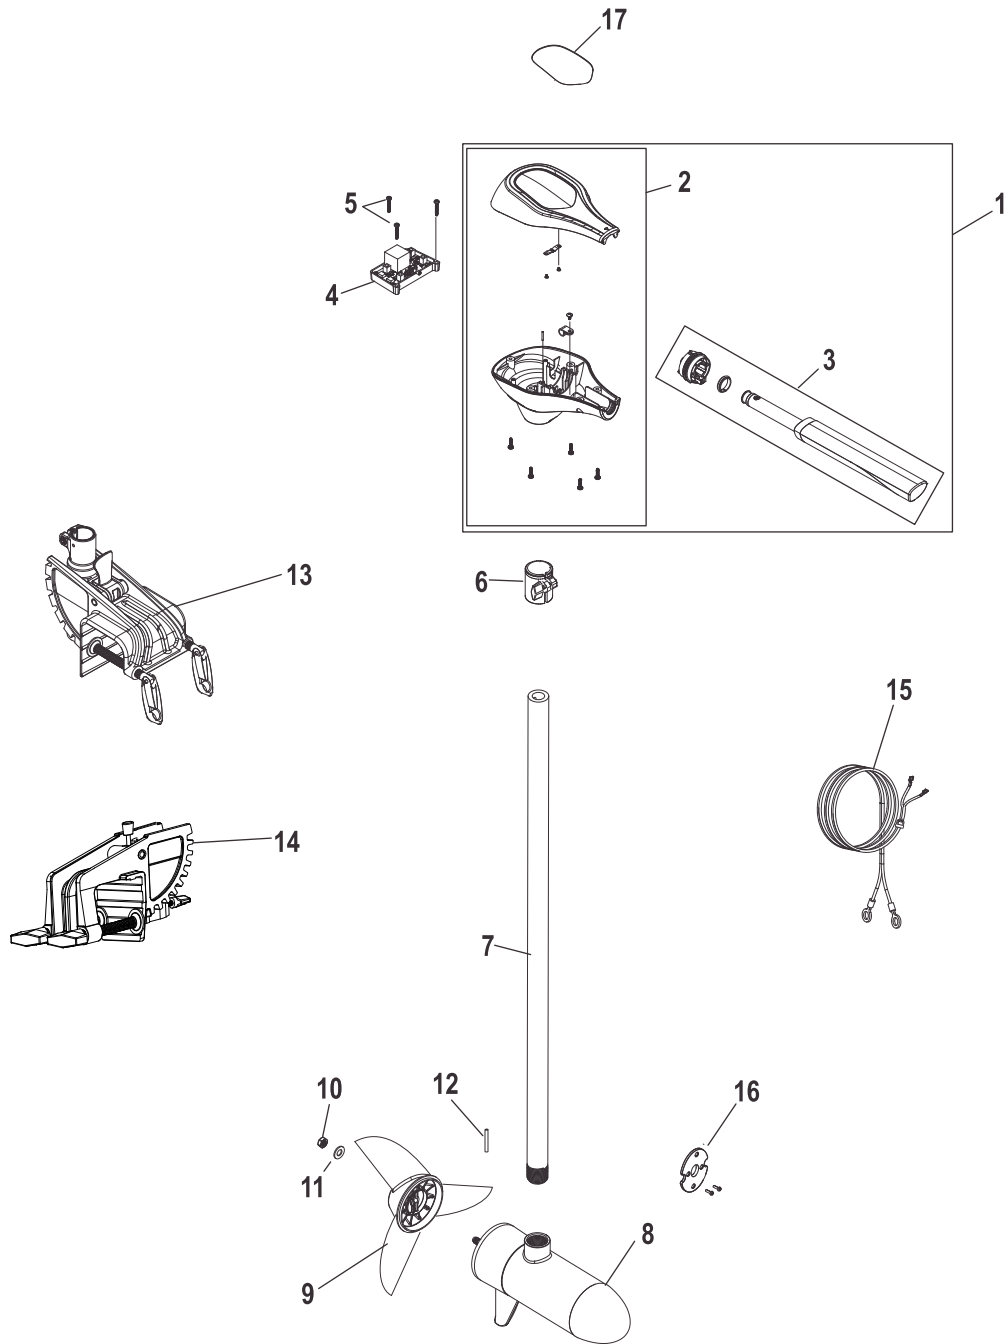

R3 バリアブル(無段階)モデル全体図

Complete Trolling Motor Variable Speed

60850

Complete Trolling Motor Variable Speed

Ref #	Part Class	Part Number	Description	Comments	Qty	Note
1		8M0105537	HEAD AND HANDLE ASSEMBLY Freshwater (Black) 1 Inch Column		1	
1		8M0105543	HEAD AND HANDLE ASSEMBLY Freshwater (Black) 1.25 Inch Column		1	¥8500-
1		8M0105545	HEAD AND HANDLE ASSEMBLY Saltwater (White) 1.25 Inch Column		1	
2		8M0105536	HEAD ASSEMBLY Freshwater (Black) 1 Inch Column		1	
2		8M0105542	HEAD ASSEMBLY Freshwater (Black) 1.25 Inch Column		1	¥4000-
2		8M0105544	HEAD ASSEMBLY Saltwater (White) 1.25 Inch Column		1	¥4000-
3		8M0105539	HANDLE ASSEMBLY		1	¥4500-
4		8M0107519	CONTROL BOARD Variable Speed		1	¥28000-
5						
6		8M0058718	COLLAR, Depth 1.00 Inch		1	
6		8M4002640	COLLAR, Depth 1.25 inch		1	¥1000-
7						
7		8M0096829	COLUMN 36 INCH, Composite		1	¥6800-
7		8M0096831	COLUMN 42 INCH		1	¥7000-
8						
8						
8						
8						
8						
9		8M4002641	PROPELLER KIT 3 Blade with Wrench		1	¥4500-
10		8M0105503	HARDWARE KIT, PROPELLOR	#11と #12が付属	1	¥700-
11		NSS	NOT SOLD SEPARATE WASHER	↑ #10 に含まれる	1	
12	17	MBR10202T	PIN Prop Drive (.156 x 1.00)	↑ #10 に含まれる	1	¥330-
13		8M4002567 8M0057337	MOUNT ASSEMBLY Complete, 09 Transom		1	¥18000-
14		8M0059805	MOUNT ASSEMBLY Complete, 03 Transom		1	¥10000-
15		8M0058717	CABLE ASSEMBLY		1	¥3000-
16	97	8M0105554	ANODE		1	
17	37	8M0105546	DECAL KIT 45 lb. FW		1	
17	37	8M0105548	DECAL KIT 55 lb. FW		1	¥2500-
17	37	8M0105551	DECAL KIT 45 lb. SW		1	
17	37	8M0105552	DECAL KIT 55 lb. SW		1	

Complete Trolling Motor Variable Speed