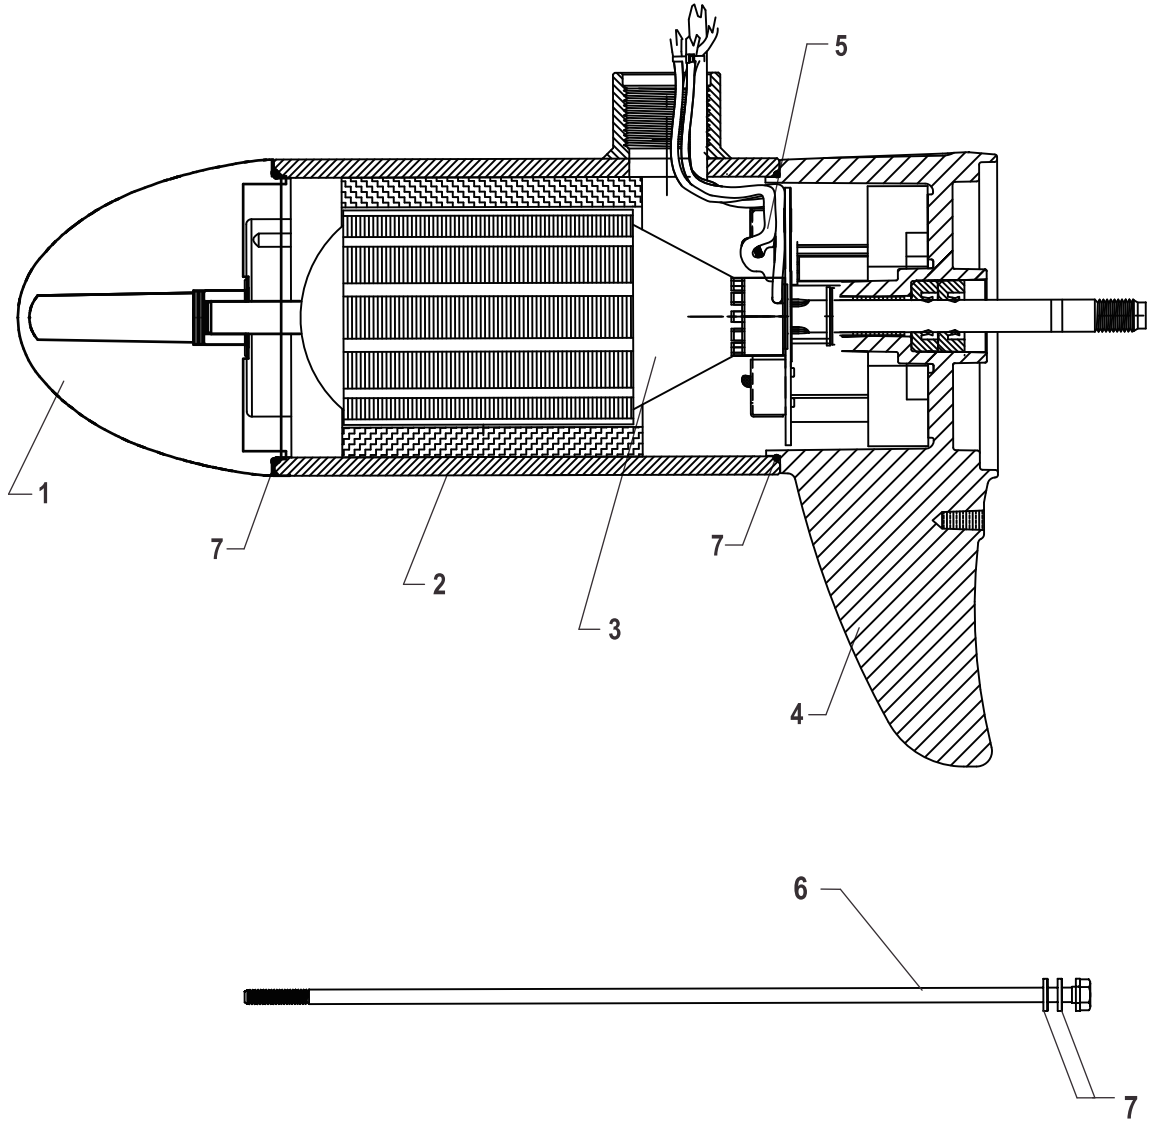

R5 105ポンドモーター

Lower Unit Assembly (FW105 - Variable)(8M0096758)

56622

Cat.# 90-8M0127096

Lower Unit Assembly (FW105 - Variable)(8M0096758)

Ref #	Part Class	Part Number	Description	Comments	Qty	Note
-						
1		8M4002705	NOSE CONE ASSEMBLY With Bushing and Thrust Washer		1	¥4300-
2		8M0095498	HOUSING ASSEMBLY With Magnets		1	¥16000-
3		8M4002655	ARMATURE KIT With Nylatron Washer		1	¥25000-
4		8M4002677	COMM CAP ASSEMBLY With Seals and Bushing		1	¥7500-
5		8M4002711	BRUSH CARD KIT With Springs and Screws		1	¥4500-
6						
7						

Lower Unit Assembly (FW105 - Variable)(8M0096758)