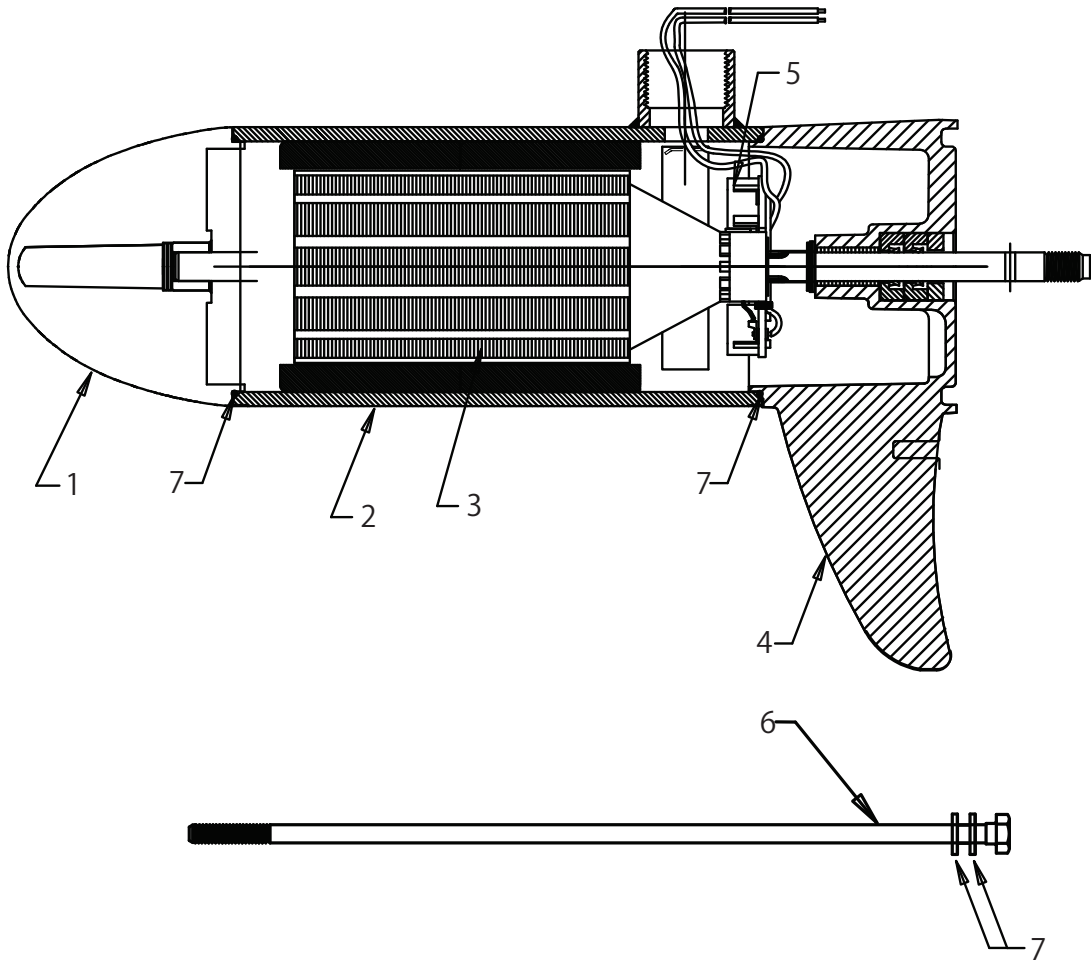

R5 80ポンドモーター

Lower Unit Assembly (FW80 - Variable)(8M0096755)

46417

Cat.# 90-8M0127096

Lower Unit Assembly (FW80 - Variable)(8M0096755)

Ref #	Part Class	Part Number	Description	Comments	Qty	Note
-						
1		8M4002705	NOSE CONE ASSEMBLY With Bushing and Thrust Washer		1	¥4300-
2		8M4002665	HOUSING ASSEMBLY With Magnet and Wire Retainer		1	¥15000-
3		8M4002654	ARMATURE KIT With Nylatron Washer		1	¥24000-
4		8M4002677	COMM CAP ASSEMBLY With Seals and Bushing		1	¥7500-
5		8M4002711	BRUSH CARD KIT With Springs and Screws		1	¥4500-
6	10	8M0101594	THRU BOLT ASSEMBLY		1	¥2000-
7						

Lower Unit Assembly (FW80 - Variable)(8M0096755)