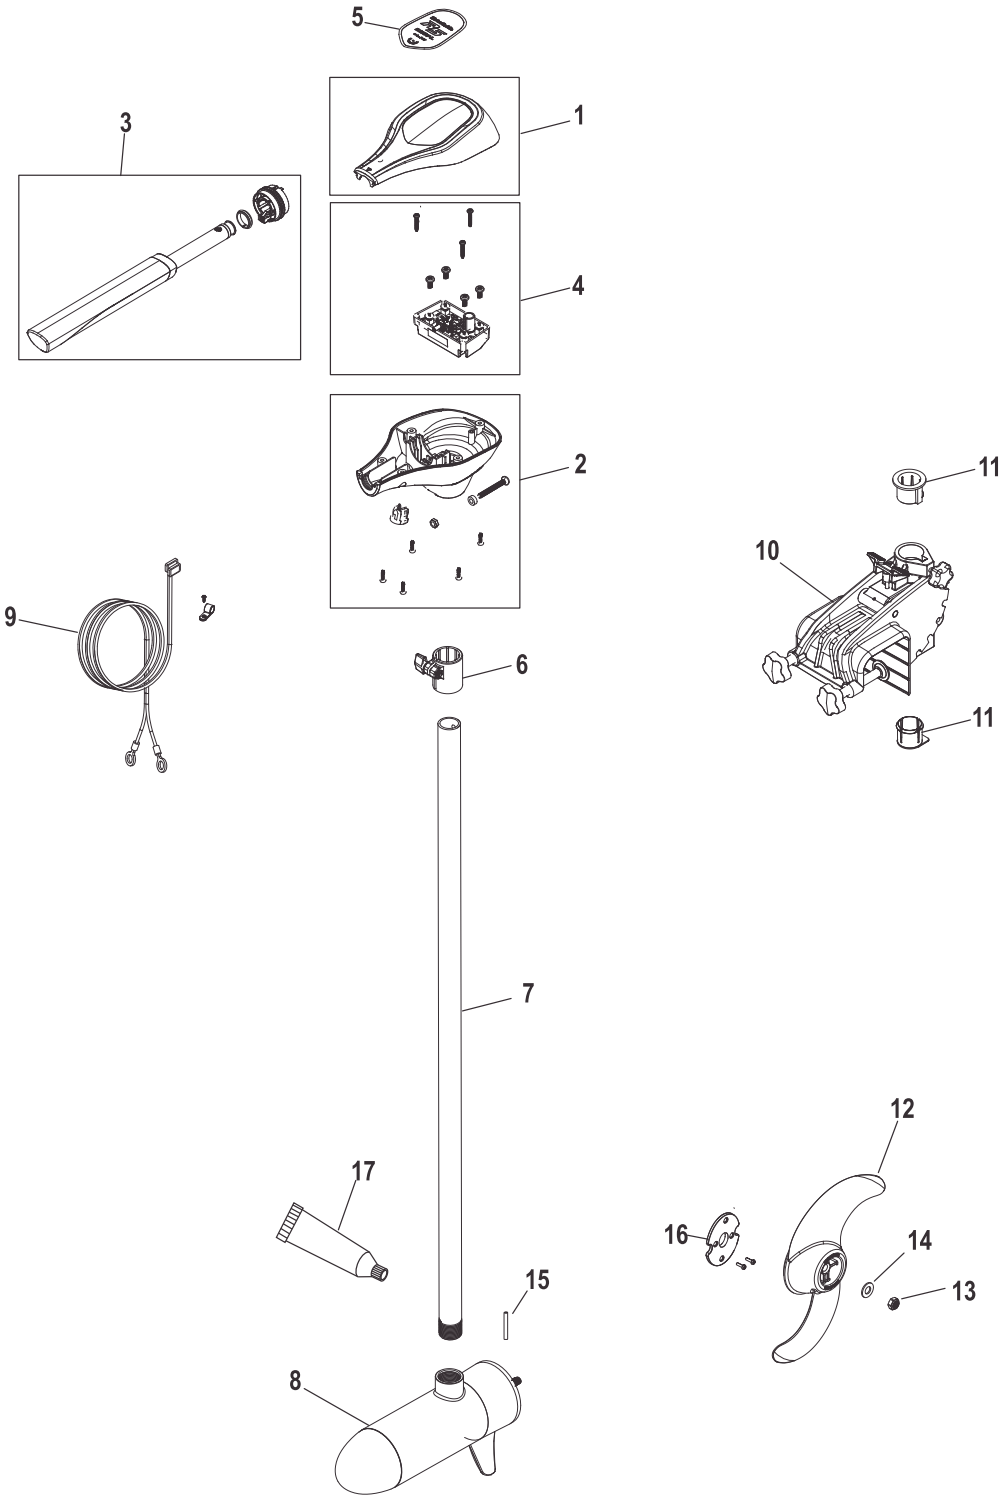

R5 全体図

Complete Trolling Motor Hand Operated, Variable Speed

62772

Cat.# 90-8M0127096**Complete Trolling Motor Hand Operated, Variable Speed**

Ref #	Part Class	Part Number	Description	Comments	Qty	Note
1		8M0124138	HEAD ASSEMBLY TOP Black	Includes Cover Screws	1	¥3000-
1		8M0124144	HEAD ASSEMBLY TOP White	Includes Cover Screws	1	
2		8M0124139	HEAD ASSEMBLY BASE Black		1	¥3500-
2		8M0124145	HEAD ASSEMBLY BASE White		1	
3		8M0124143	HANDLE ASSEMBLY		1	¥4500-
4		8M0124141	CONTROL BOARD Variable Speed		1	¥25000-
5	37	8M0124170	DECAL 70 lb. FW		1	¥1500-
5	37	8M0124171	DECAL 80 lb. FW		1	¥1500-
5	37	8M0124174	DECAL 105 lb. FW		1	¥1500-
5						
5						
6		8M4002640	COLLAR, Depth 1.25 inch		1	¥1000-
7		8M0127648	COLUMN 42 INCH, FW		1	¥6500-
7		8M0127649	COLUMN 42 INCH, SW		1	¥6500-
7		8M0127651	COLUMN 50 INCH, SW		1	
8						
8						
8						
8						
8						
9		8M0124146	CABLE ASSEMBLY		1	¥3000-
10		8M0124153	TRANSOM MOUNT FW		1	¥30000-
10		8M0124152	TRANSOM MOUNT SW		1	
11		8M0124151	BUSHING KIT		1	¥500-
12		8M4002641	PROPELLER KIT 3 Blade with Wrench		1	¥4500-
13		8M0105503	HARDWARE KIT, PROPELLOR	#14とプロップピン(太)が付属	1	¥700-
14		NSS	NOT SOLD SEPARATE WASHER	#13に含まれる	1	
15	17	MBR10202T	PIN Prop Drive (.156 x 1.00)	#13に含まれる	1	¥330-
16	97	8M0105554	ANODE		1	¥500-
17	92	8M0119628	HYSOL EPOXY ADHESIVE 50ml		1	

Complete Trolling Motor Hand Operated, Variable Speed