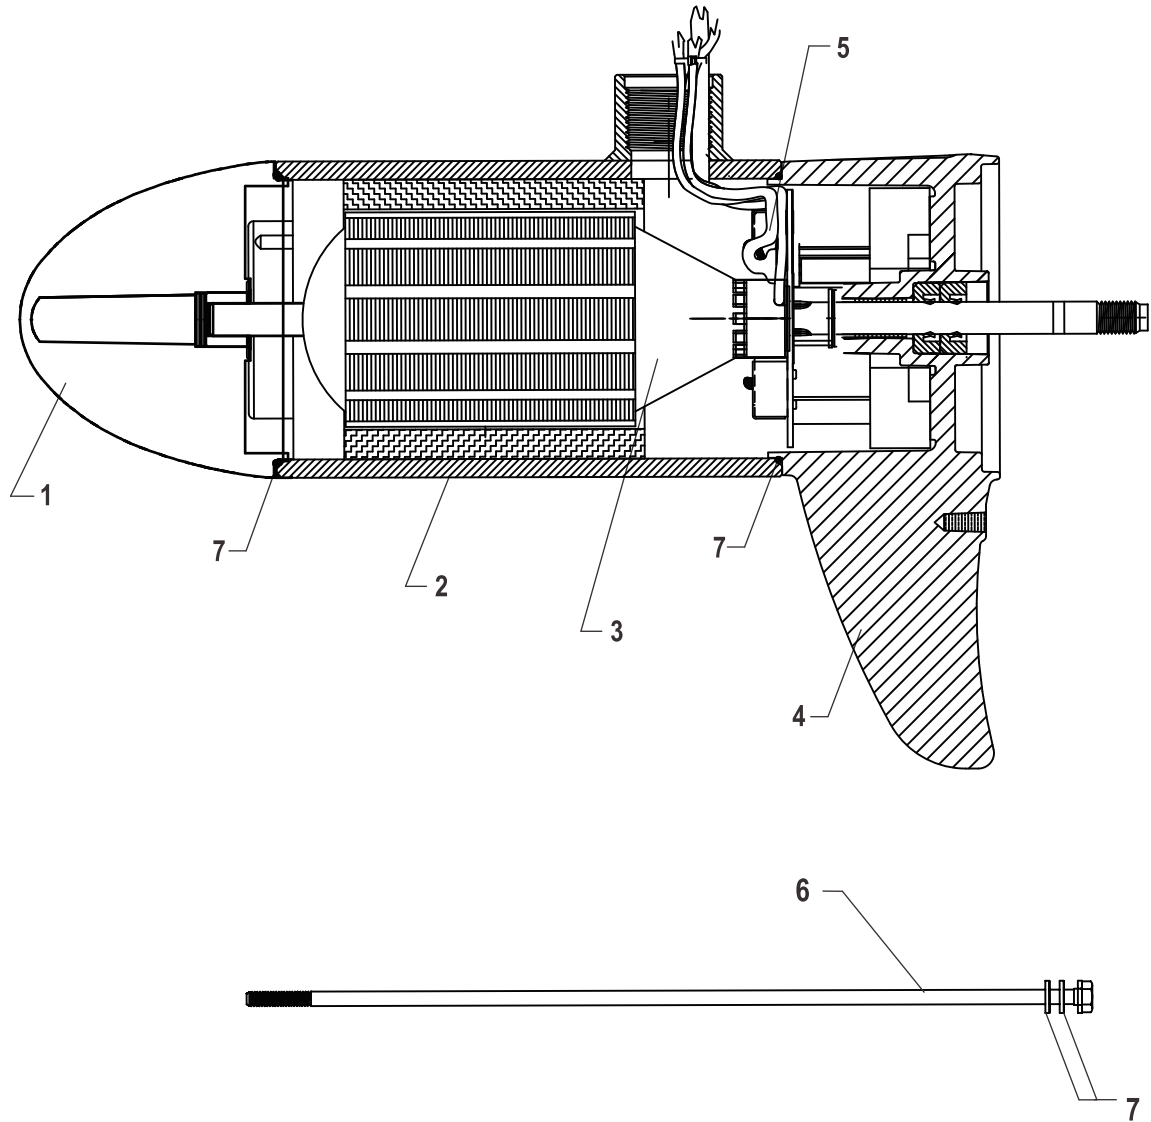

# X5-105

## Lower Unit Assembly (FW105 - Variable)(8M0096758)

56622

Lower Unit Assembly (FW105 - Variable)(8M0096758)

#	PART #	DESCRIPTION	QTY	Note
1	8M4002705	NOSE CONE ASSEMBLY With Bushing and Thrust Washer	1	¥4300
2	8M0095498	HOUSING ASSEMBLY With Magnets	1	¥16000
3	8M4002655	ARMATURE KIT With Nylatron Washer	1	¥25000
4	8M4002677	COMM CAP ASSEMBLY With Seals and Bushing	1	¥8500
5	8M4002711	BRUSH CARD KIT With Springs and Screws	1	¥4500
6	8M0101595	THRU BOLT ASSEMBLY	1	¥2000