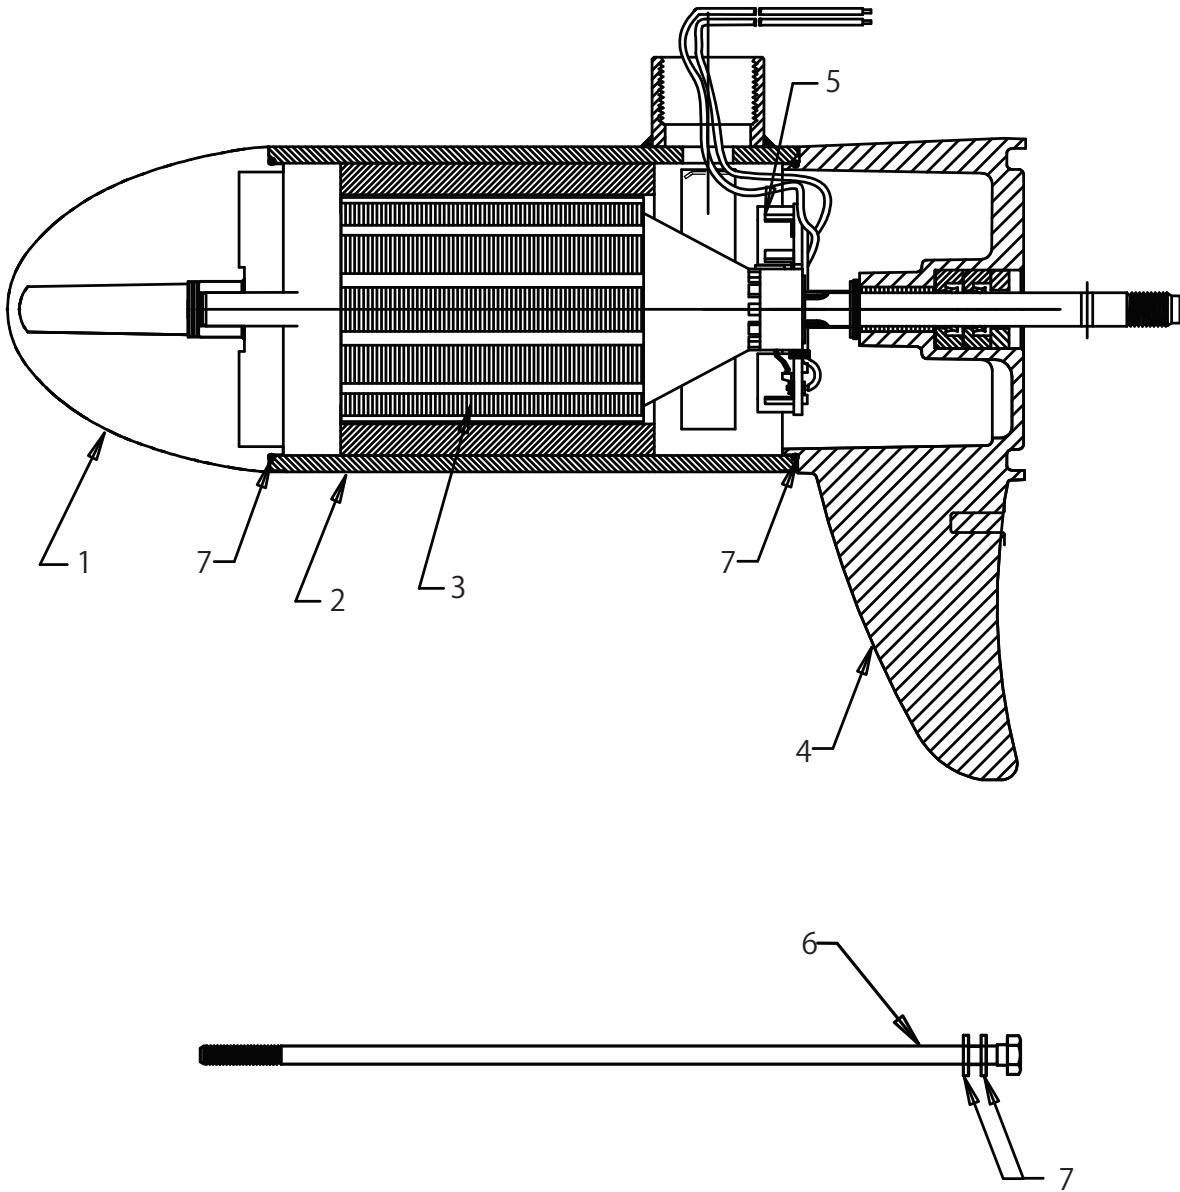

Lower Unit Assembly (FW55 - 5 Speed)(8M0096826)

46416

Cat.# 90-8M0097741

Lower Unit Assembly (FW55 - 5 Speed)(8M0096826)

Ref #	Part Class	Part Number	Description	Comments	Qty	Note
					1	
1		8M4002705	NOSE CONE ASSEMBLY With Bushing and Thrust Washer		1	¥4300
2		8M4002688	HOUSING ASSEMBLY With Magnet and Wire Retainer		1	¥12000
3		8M4002652	ARMATURE KIT With Nylatron Washer		1	¥19500
4		8M4002676	COMM CAP ASSEMBLY With Seals and Bushing		1	¥15500
5		8M4002711	BRUSH CARD KIT With Springs and Screws		1	¥4500
6	10	MR218015T	THRU BOLT ASSEMBLY		1	¥650
					1	

Lower Unit Assembly (FW55 - 5 Speed)(8M0096826)