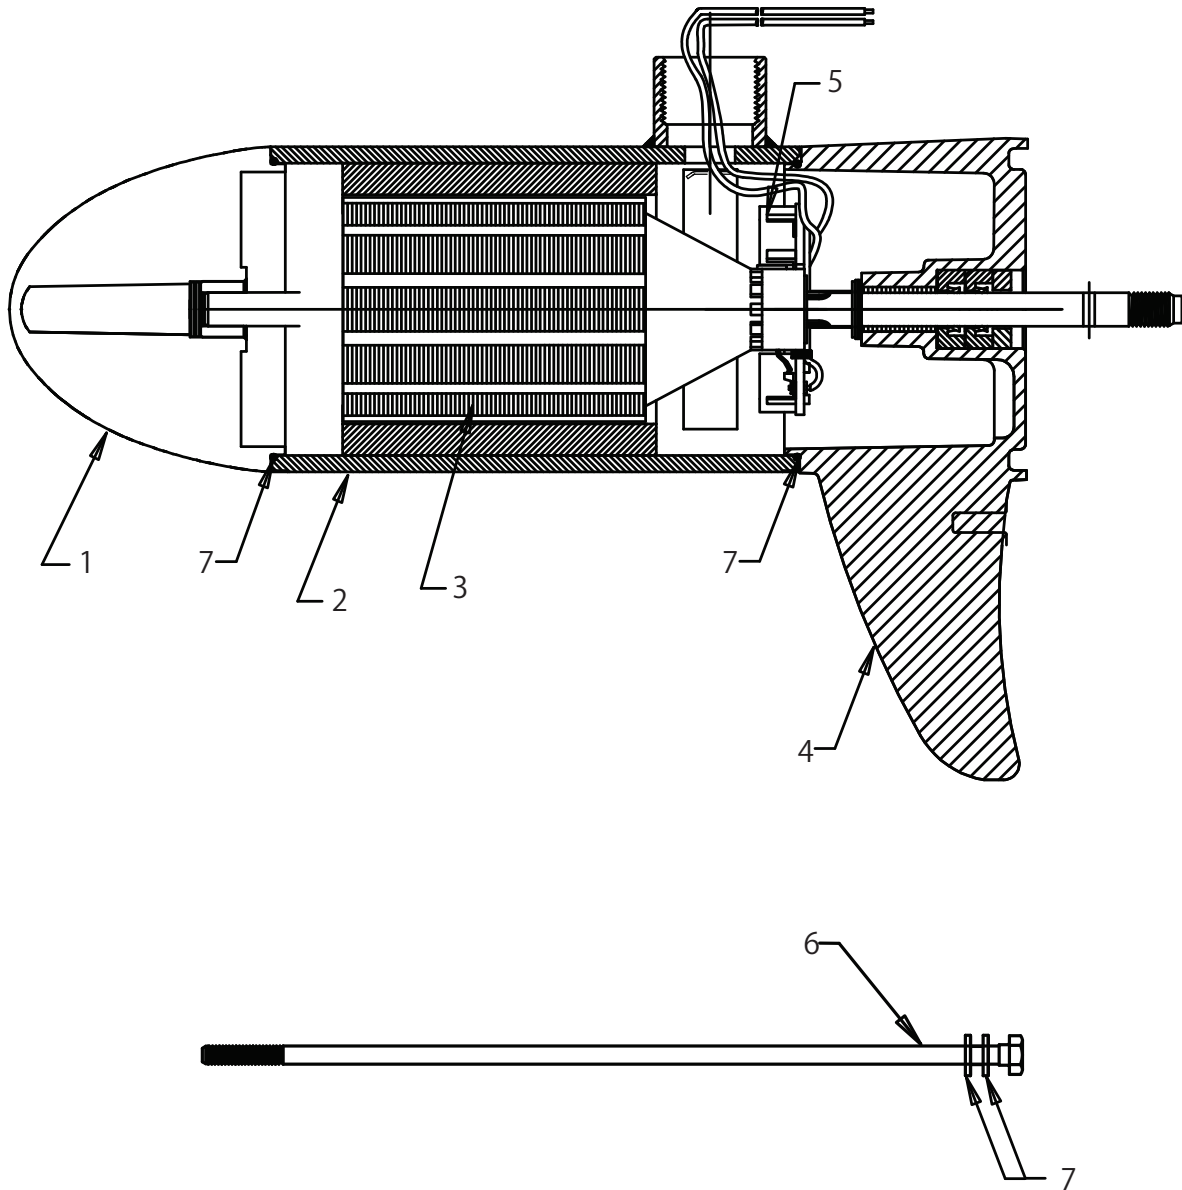

Lower Unit Assembly (FW55 - Variable)(8M0096746)

46416

Cat.# 90-8M0097741

Lower Unit Assembly (FW55 - Variable)(8M0096746)

Ref #	Part Class	Part Number	Description	Comments	Qty	Note
					1	
1		8M4002705	NOSE CONE ASSEMBLY With Bushing and Thrust Washer		1	¥4300
2		8M4002661 8M4002688	HOUSING ASSEMBLY With Magnet and Wire Retainer		1	¥12000
3		8M4002652	ARMATURE KIT With Nylatron Washer		1	¥19500
4		8M4002677	COMM CAP ASSEMBLY With Seals and Bushing		1	¥8500
5		8M4002711	BRUSH CARD KIT With Springs and Screws		1	¥4500
6	10	MR218025	THRU BOLT ASSEMBLY		1	¥650
					1	

Lower Unit Assembly (FW55 - Variable)(8M0096746)