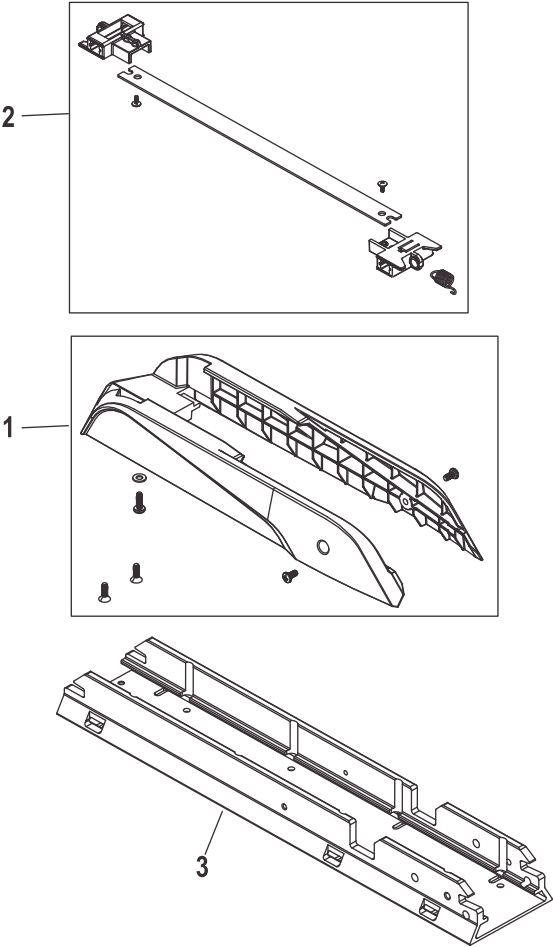

X5マウント

Lower Mount

60351

Cat.# 90-8M0114231

## Lower Mount

Ref #	Part Class	Part Number	Description	Comments	Qty	Note
1		8M0111562	DECKET KIT	¥ 2000	1	
2		8M0111110	LOCKSLIDE ASSEMBLY	¥ 4500	1	
2		8M0111111	LOCKSLIDE ASSEMBLY XL	¥ 5500	1	
3		8M0111097	CHANNEL Bottom	¥ 20000	1	
3		8M0111099	CHANNEL Bottom XL	¥ 25000	1	