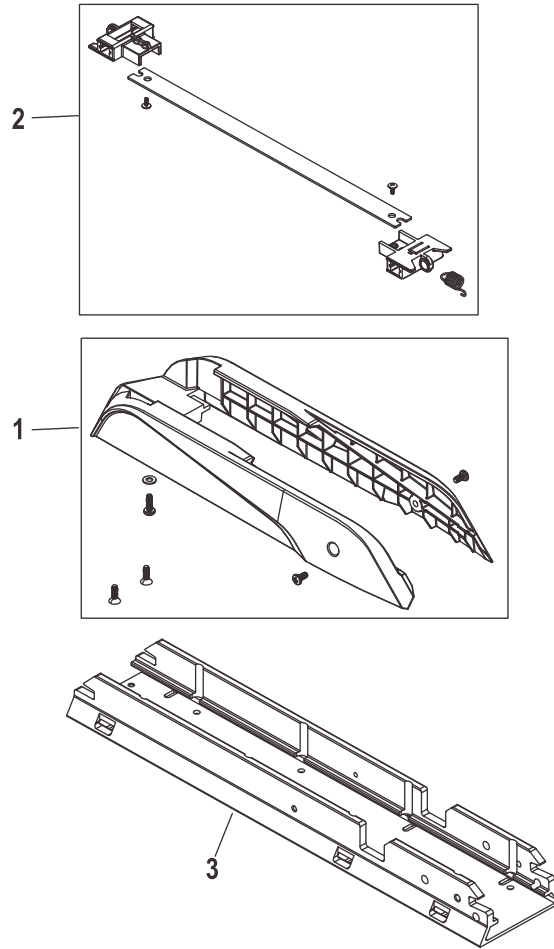

Lower Mount

60351

Cat.# 90-8M0114231

Lower Mount

Ref #	Part Class	Part Number	Description	Comments	Qty	Note
1		8M0111562	DECKET KIT	¥ 2000	1	
2		8M0111110	LOCKSLIDE ASSEMBLY	¥ 4500	1	
2		8M0111111	LOCKSLIDE ASSEMBLY XL	¥ 5500	1	
3		8M0111097	CHANNEL Bottom	¥ 20000	1	
3		8M0111099	CHANNEL Bottom XL	¥ 25000	1	

Lower Mount