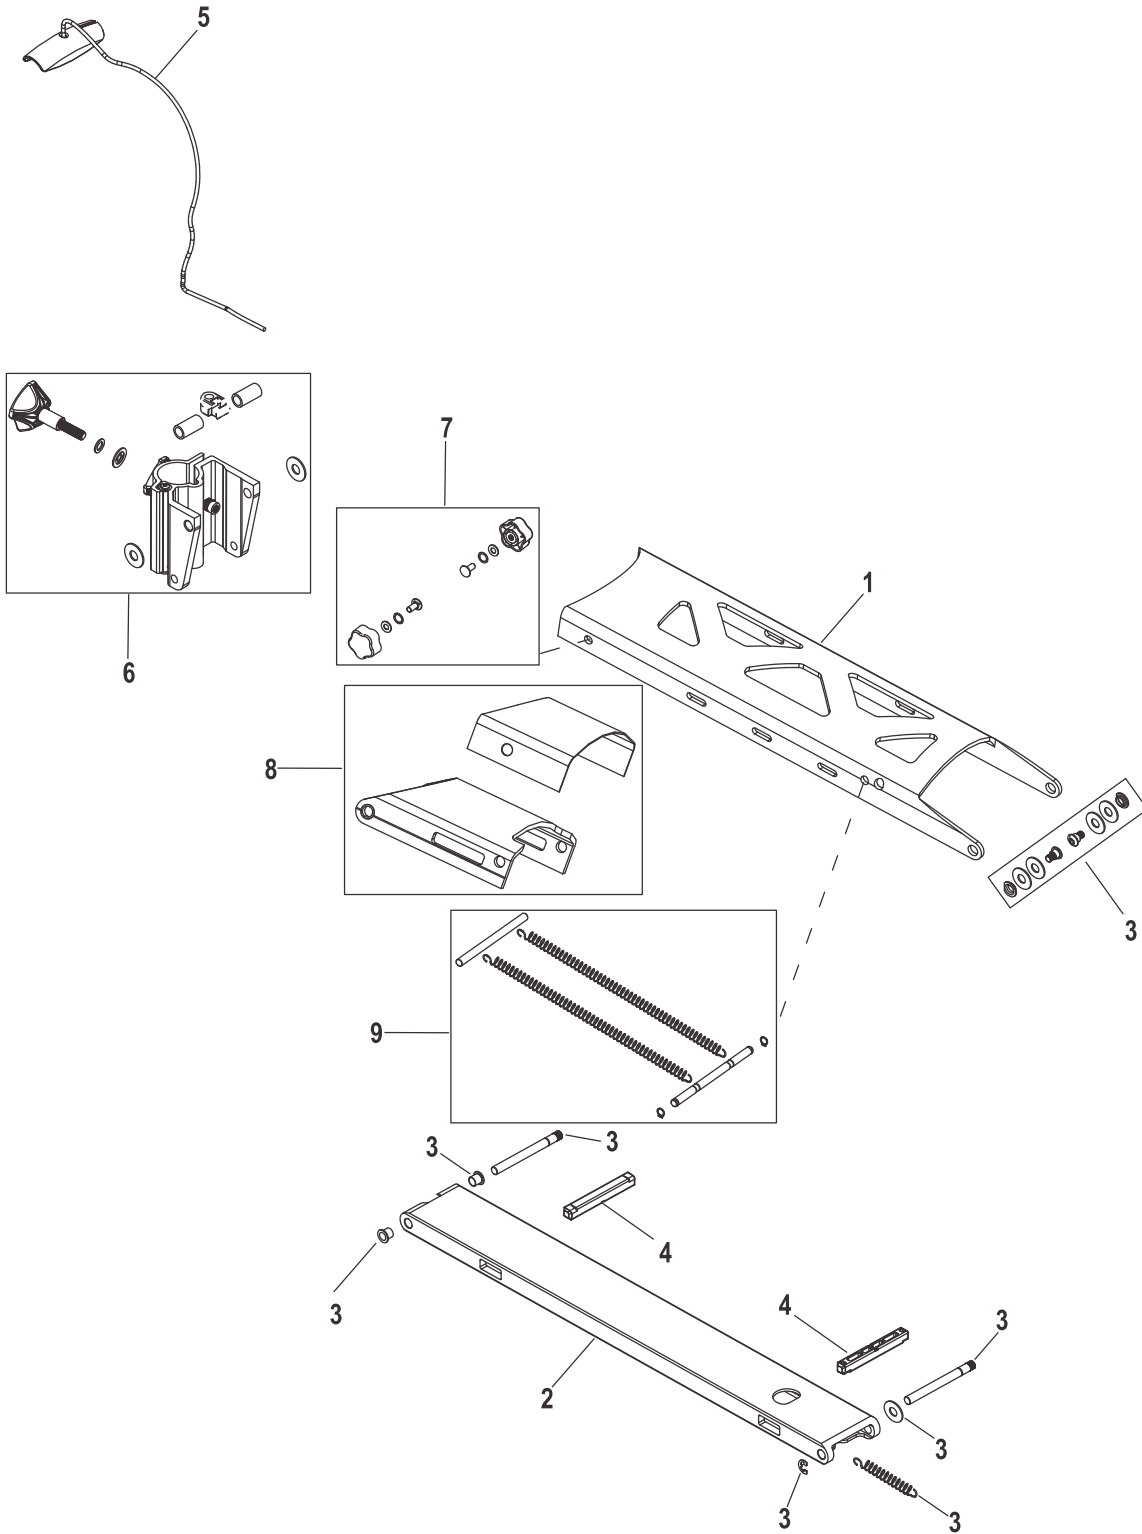

Upper Mount Fresh Water

60349

Upper Mount Fresh Water

Ref #	Part Class	Part Number	Description	Comments	Qty	Note
1		8M0111100	CHANNEL Top	¥ 16000-	1	
1		8M0111101	CHANNEL Top XL	¥ 14000-	1	
2		8M0111102	ARM KIT	¥ 16500-	1	
2		8M0111103	ARM KIT XL	¥ 20000-	1	
3		8M0111107	HARDWARE KIT	¥ 5500-	1	
4		8M0111573	PIN Lockslide	¥ 1000-	1	
5		8M0111581	ROPE ASSEMBLY	¥ 2000-	1	
6		8M0111106	COMPLETE DOOR KIT	¥ 18000-	1	
NS		8M0111105	FRONT DOOR KIT	¥ 12500-	1	
7		8M0111580	KNOB KIT	¥ 3000-	1	
8		8M0111104	CLUTCH CHANNEL	¥ 6300-	1	
9		8M0111572	SPRING KIT	¥ 5500-	1